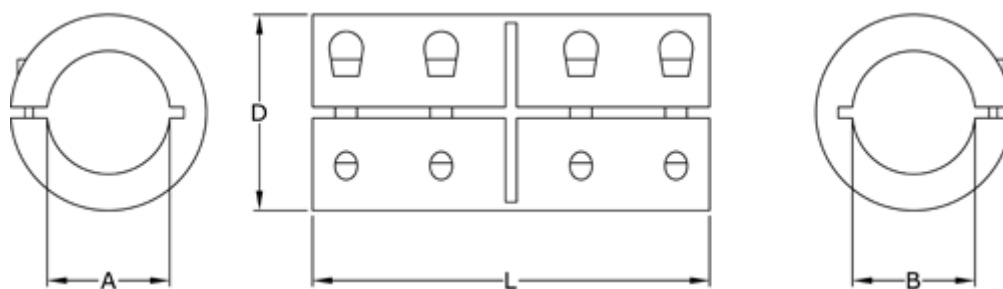

Data Sheet

Article number: 3323046501020

Description: Rigid coupling size 20 bore 20/20 mm
One piece clamp, steel

Measures

A = 20
B = 20
D = 42
L = 65
Screw = M6x16